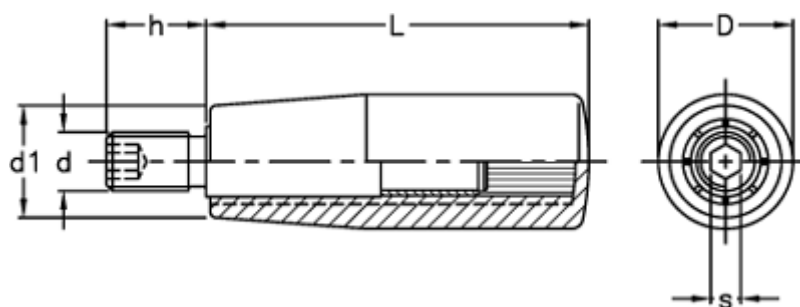

Data Sheet

Article number: 2304024935

Description: E+G Revolving handle
I.601/50+x-M6-INOX

Measures

D	= 21
d1	= 17
d 6g	= M6
h	= 13
L	= 50
s	= 3